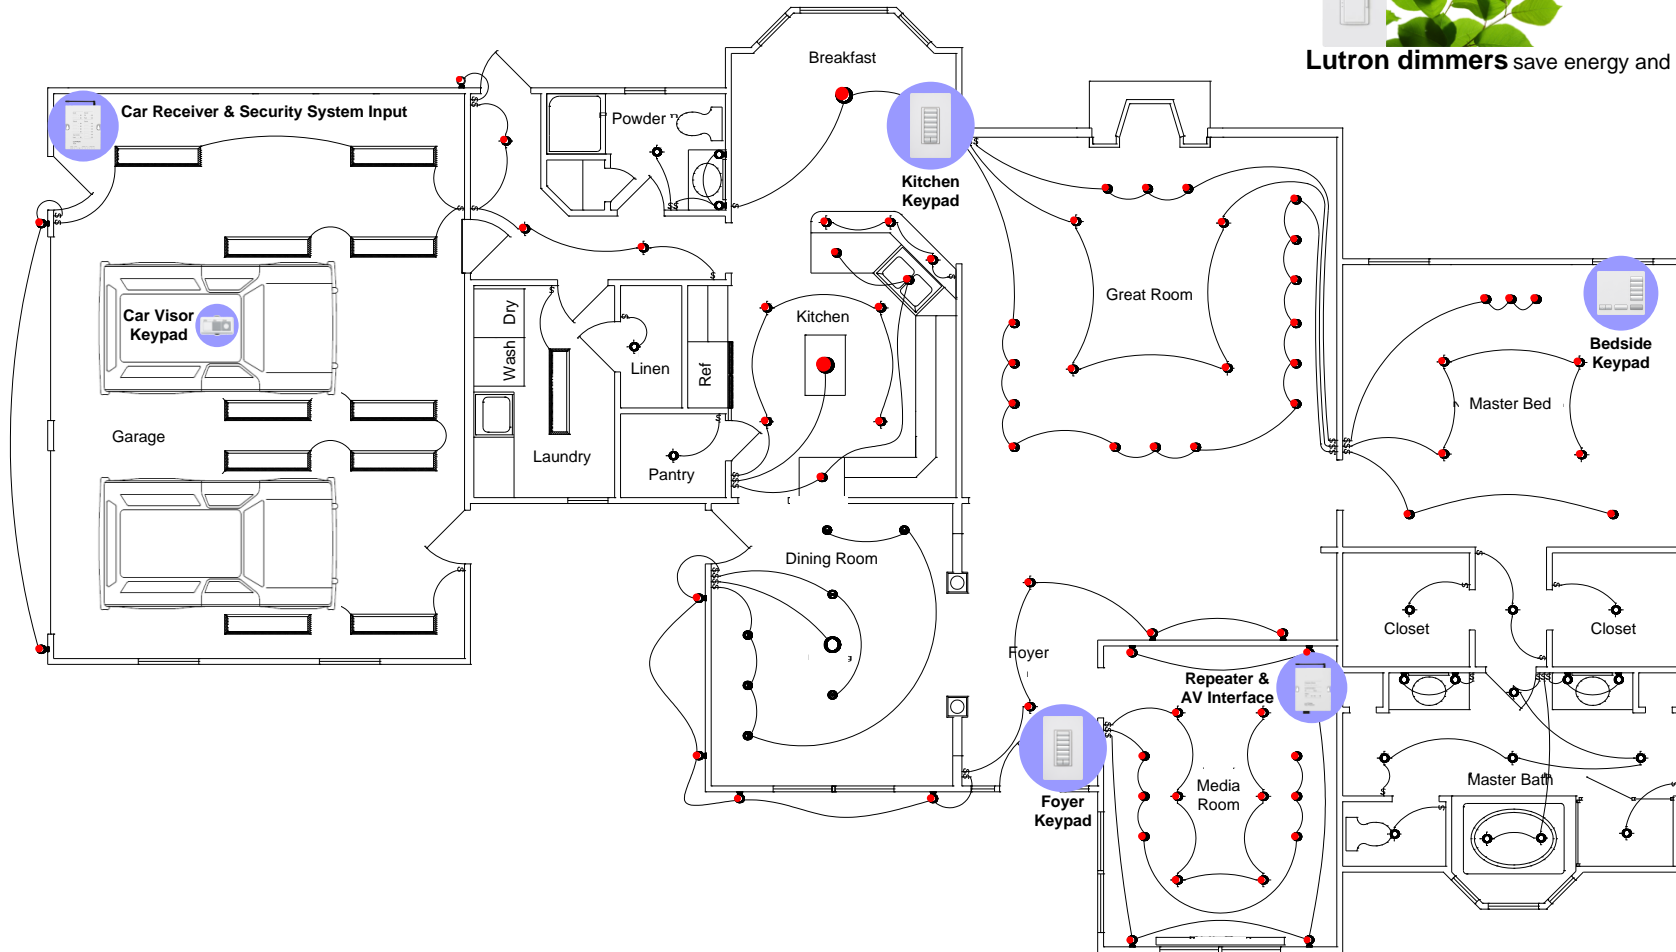

Home Lighting Control by LUTRON®

Lutron dimmers save energy and extend lamp life!

Car Visor Features

- **Lights On:** Turn On house lights from the car to your favorite night time setting
- **Lights Off:** Turn Off house lights as you leave home or activate an Away setting
- **Garage Door:** Open and Close your garage bay door

Timeclock Features

- **Sunset:** Turn On exterior and landscape lighting at Sunset
- **Time of Day:** Turn Off landscape lighting at Bedtime and activate exterior security lighting
- **Sunrise:** Turn Off all exterior lighting at Sunrise

Security Features

- **Security Alarm:** Flash Lights to alert authorities in the event of a security breach
- **Fire Alarm:** Light pathways and illuminate exits in the event of an emergency
- **Away Mode:** Playback recorded lighting routine to simulate occupancy when away from home

Essential System: Designed, Installed & Programmed for $6,499

(2) In-Wall Keypads	(1) Repeater & AV Interface
(1) Table Top Keypad	(1) Car Receiver & Security System Input
(19) 600W Dimmers	(1) Car Transmitter
(1) 1000W Dimmer	- HomeLink Compatible
(3) Accessory Dimmers	(1) Astronomic Timeclock

Expertly Installed by:

HOUSELOGIX

1015 S. Cedar Crest Blvd., Allentown, PA 18103 | 610.928.3695 | info@houselogix.com